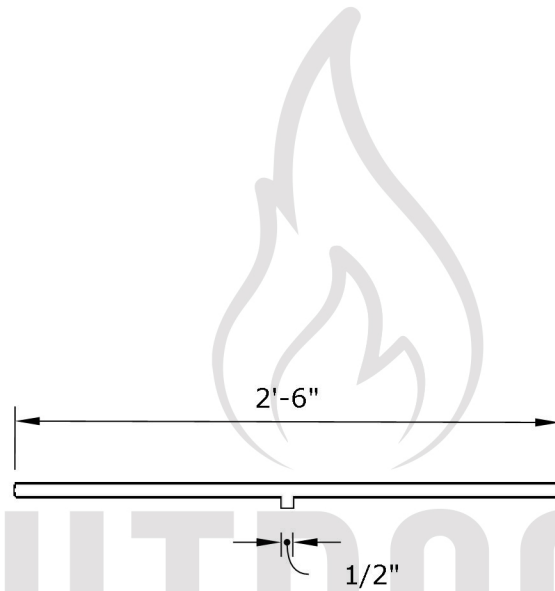

30" T Burner

Page Number	1 of 1
Author: Bryant Uribe	9/28/2018
Approved By: Gabriel Estrada	Date

SKU	Length, Width, Height (LxWxH)	Weight	Hub Size	BTU Output	Material
OPT-168	30" x 1" x 1"	3.5 lbs.	1/2"	60,000	Stainless Steel

Proprietary & Confidential: The information contained in this drawing is the sole property of **The Outdoor Plus**. Any reproduction or as a whole without written permission of **The Outdoor Plus** is prohibited.

PERSPECTIVE

TOP

BOTTOM

THE OUTDOOR PLUS